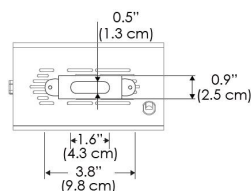

Plug/Connection

US US 120V
EU EU 220V
277 US 277V (only with CLP)

SPECIFICATIONS

| | |
|-----------------------|-------------------------------|
| Beam Angle | 55° |
| Spectrum Type | AMZ : Plant Flourish & Growth |
| | TB : Coral Health & Growth |
| Control | Intensity (0% - 100%), CCT |
| LED Source | DiCon Dense Matrix LED |
| Power Draw | 175W max |
| AC Input Voltage | 100 - 240V AC, 60Hz |
| | 100 - 277V AC (only CLP) |
| Cooling | Fan Cooled |
| Operating Temperature | 32 - 104°F (0 - 40°C) |
| Fixture Weight | 1.7lb (~0.8kg) |
| Power Supply Weight | 1.6lb (~0.7kg) |

Mounting Bracket Dimensions ALL-CLP

*All -CLP configuration models come with standard DC cables of 6 inches and AC cables of 10 ft.

PHOTOMETRIC DATA

AMZ

| Distance | | 3' (~0.9 m) | 5' (~1.5 m) | 10' (~3.0 m) |
|---------------|-----|------------------|------------------|------------------|
| @4000K | fc | 711 | 363 | 72 |
| | lux | 7647 | 3898 | 765 |
| @6500K | fc | 712 | 363 | 72 |
| | lux | 7659 | 3904 | 766 |
| Beam Diameter | | Ø 2.6' (0.8m) | Ø 4.3' (1.3m) | Ø 8.7' (2.6m) |

TB

| Distance | | 3' (~0.9 m) | 5' (~1.5 m) | 10' (~3.0 m) |
|---------------|-----|------------------|------------------|------------------|
| @10000K | fc | 443 | 159 | 42 |
| | lux | 4758 | 1711 | 450 |
| @20000K | fc | 105 | 41 | 20 |
| | lux | 1128 | 441 | 209 |
| Beam Diameter | | Ø 2.6' (0.8m) | Ø 4.3' (1.3m) | Ø 8.7' (2.6m) |