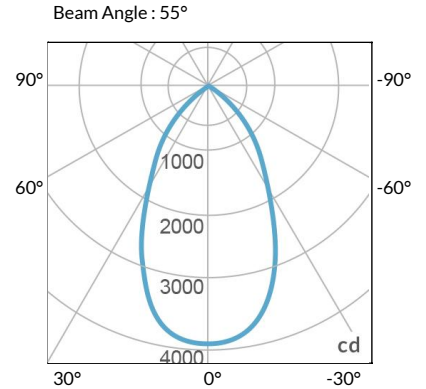

Mounting Bracket Dimensions ALL-CLP

*All -CLP configuration models come with standard DC cables of 6 inches and AC cables of 10 ft.

PHOTOMETRIC DATA

AMZ

| Distance | | 3' (~0.9 m) | 5' (~1.5 m) | 10' (~3.0 m) |
|---------------|-----|------------------|------------------|------------------|
| @4000K | fc | 711 | 363 | 72 |
| | lux | 7647 | 3898 | 765 |
| @6500K | fc | 712 | 363 | 72 |
| | lux | 7659 | 3904 | 766 |
| Beam Diameter | | Ø 2.6' (0.8m) | Ø 4.3' (1.3m) | Ø 8.7' (2.6m) |

TB

| Distance | | 3' (~0.9 m) | 5' (~1.5 m) | 10' (~3.0 m) |
|---------------|-----|------------------|------------------|------------------|
| @10000K | fc | 443 | 159 | 42 |
| | lux | 4758 | 1711 | 450 |
| @20000K | fc | 105 | 41 | 20 |
| | lux | 1128 | 441 | 209 |
| Beam Diameter | | Ø 2.6' (0.8m) | Ø 4.3' (1.3m) | Ø 8.7' (2.6m) |