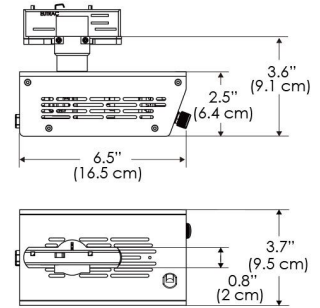

MECHANICAL FIGURES

W500B-TEX

*All -CLP configuration models come with standard DC cables of 6 inches and AC cables of 10 ft.