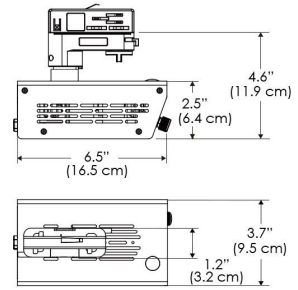

MECHANICAL FIGURES

*All -CLP configuration models come with standard DC cables of 6 inches and AC cables of 10 ft.