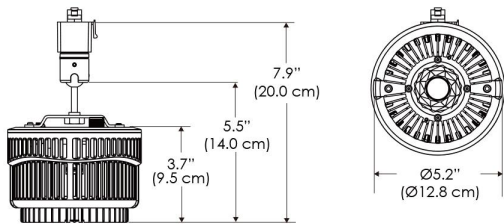

MECHANICAL FIGURES

W500B-TG

*All -CLP configuration models come with standard DC cables of 6 inches and AC cables of 10 ft.