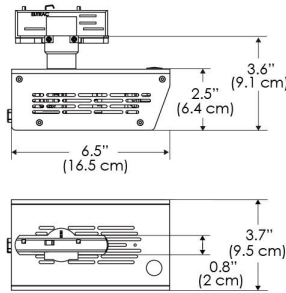

MECHANICAL FIGURES

W500B-TEX

*All -CLP configuration models come with standard DC cables of 6 inches and AC cables of 10 ft.