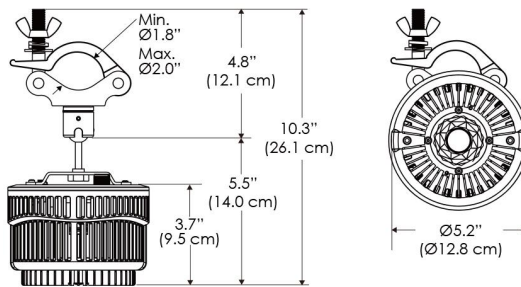

Plug/Connection

US US 120V
EU EU 220V
277 US 277V (only with CLP)

SPECIFICATIONS

| | |
|-----------------------|-------------------------------|
| Beam Angle | 55° |
| Spectrum Type | AMZ : Plant Flourish & Growth |
| | TB : Coral Health & Growth |
| Control | Intensity (0% - 100%), CCT |
| LED Source | DiCon Dense Matrix LED |
| Power Draw | 175W max |
| AC Input Voltage | 100 - 240V AC, 60Hz |
| | 100 - 277V AC (only CLP) |
| Cooling | Fan Cooled |
| Operating Temperature | 32 - 104°F (0 - 40°C) |
| Fixture Weight | 1.7lb (~0.8kg) |
| Power Supply Weight | 1.6lb (~0.7kg) |

Mounting Bracket Dimensions ALL-CLP

*All -CLP configuration models come with standard DC cables of 6 inches and AC cables of 10 ft.

PHOTOMETRIC DATA

AMZ

| Distance | | 3' (~0.9 m) | 5' (~1.5 m) | 10' (~3.0 m) |
|---------------|-----|------------------|------------------|------------------|
| @4000K | fc | 711 | 363 | 72 |
| | lux | 7647 | 3898 | 765 |
| @6500K | fc | 712 | 363 | 72 |
| | lux | 7659 | 3904 | 766 |
| Beam Diameter | | Ø 2.6' (0.8m) | Ø 4.3' (1.3m) | Ø 8.7' (2.6m) |

TB

| Distance | | 3' (~0.9 m) | 5' (~1.5 m) | 10' (~3.0 m) |
|---------------|-----|------------------|------------------|------------------|
| @10000K | fc | 443 | 159 | 42 |
| | lux | 4758 | 1711 | 450 |
| @20000K | fc | 105 | 41 | 20 |
| | lux | 1128 | 441 | 209 |
| Beam Diameter | | Ø 2.6' (0.8m) | Ø 4.3' (1.3m) | Ø 8.7' (2.6m) |