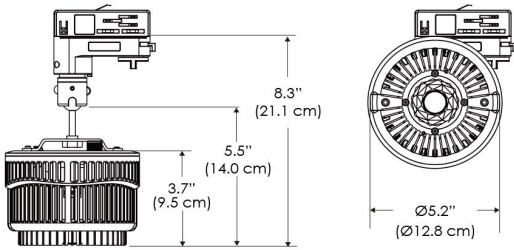

MECHANICAL FIGURES

W500B-TOX/TON