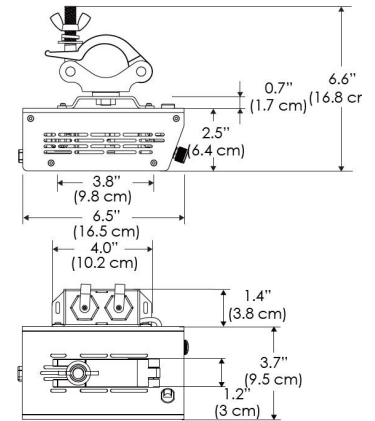

Plug/Connection

US US 120V
EU EU 220V
277 US 277V (only with CLP)

SPECIFICATIONS

| | |
|-----------------------|-------------------------------|
| Beam Angle | 55° |
| Spectrum Type | AMZ : Plant Flourish & Growth |
| | TB : Coral Health & Growth |
| Control | Intensity (0% - 100%), CCT |
| LED Source | DiCon Dense Matrix LED |
| Power Draw | 175W max |
| AC Input Voltage | 100 - 240V AC, 60Hz |
| | 100 - 277V AC (only CLP) |
| Cooling | Fan Cooled |
| Operating Temperature | 32 - 104°F (0 - 40°C) |
| Fixture Weight | 1.7lb (~0.8kg) |
| Power Supply Weight | 1.6lb (~0.7kg) |

Mounting Bracket Dimensions ALL-CLP

*All -CLP configuration models come with standard DC cables of 6 inches and AC cables of 10 ft.

PHOTOMETRIC DATA

AMZ

| Distance | | 3' (~0.9 m) | 5' (~1.5 m) | 10' (~3.0 m) |
|---------------|-----|------------------|------------------|------------------|
| @4000K | fc | 711 | 363 | 72 |
| | lux | 7647 | 3898 | 765 |
| @6500K | fc | 712 | 363 | 72 |
| | lux | 7659 | 3904 | 766 |
| Beam Diameter | | Ø 2.6' (0.8m) | Ø 4.3' (1.3m) | Ø 8.7' (2.6m) |

TB

| Distance | | 3' (~0.9 m) | 5' (~1.5 m) | 10' (~3.0 m) |
|---------------|-----|------------------|------------------|------------------|
| @10000K | fc | 443 | 159 | 42 |
| | lux | 4758 | 1711 | 450 |
| @20000K | fc | 105 | 41 | 20 |
| | lux | 1128 | 441 | 209 |
| Beam Diameter | | Ø 2.6' (0.8m) | Ø 4.3' (1.3m) | Ø 8.7' (2.6m) |