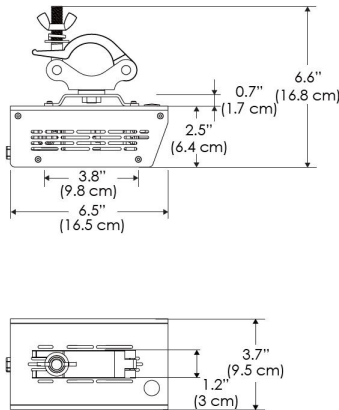

Plug/Connection

US US 120V
EU EU 220V
277 US 277V (only with CLP)

SPECIFICATIONS

| | |
|-----------------------|-------------------------------|
| Beam Angle | 55° |
| Spectrum Type | AMZ : Plant Flourish & Growth |
| | TB : Coral Health & Growth |
| Control | Intensity (0% - 100%), CCT |
| LED Source | DiCon Dense Matrix LED |
| Power Draw | 175W max |
| AC Input Voltage | 100 - 240V AC, 60Hz |
| | 100 - 277V AC (only CLP) |
| Cooling | Fan Cooled |
| Operating Temperature | 32 - 104°F (0 - 40°C) |
| Fixture Weight | 1.7lb (~0.8kg) |
| Power Supply Weight | 1.6lb (~0.7kg) |

Mounting Bracket Dimensions ALL-CLP

*All -CLP configuration models come with standard DC cables of 6 inches and AC cables of 10 ft.

PHOTOMETRIC DATA

AMZ

| Distance | | 3' (~0.9 m) | 5' (~1.5 m) | 10' (~3.0 m) |
|---------------|-----|------------------|------------------|------------------|
| @4000K | fc | 711 | 363 | 72 |
| | lux | 7647 | 3898 | 765 |
| @6500K | fc | 712 | 363 | 72 |
| | lux | 7659 | 3904 | 766 |
| Beam Diameter | | Ø 2.6' (0.8m) | Ø 4.3' (1.3m) | Ø 8.7' (2.6m) |

TB

| Distance | | 3' (~0.9 m) | 5' (~1.5 m) | 10' (~3.0 m) |
|---------------|-----|------------------|------------------|------------------|
| @10000K | fc | 443 | 159 | 42 |
| | lux | 4758 | 1711 | 450 |
| @20000K | fc | 105 | 41 | 20 |
| | lux | 1128 | 441 | 209 |
| Beam Diameter | | Ø 2.6' (0.8m) | Ø 4.3' (1.3m) | Ø 8.7' (2.6m) |