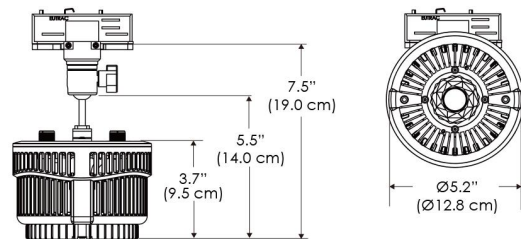

MECHANICAL FIGURES

W500B-TEX

*All -CLP configuration models come with standard DC cables of 6 inches and AC cables of 10 ft.