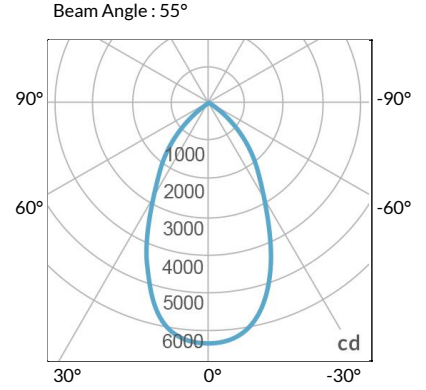

Mounting Bracket Dimensions ALL-CLP

*All -CLP configuration models come with standard DC cables of 6 inches and AC cables of 10 ft.

PHOTOMETRIC DATA

AMZ

| Distance | | 3' (~0.9 m) | 5' (~1.5 m) | 10' (~3.0 m) |
|---------------|-----|------------------|------------------|------------------|
| @4000K | fc | 711 | 363 | 72 |
| | lux | 7647 | 3898 | 765 |
| @6500K | fc | 712 | 363 | 72 |
| | lux | 7659 | 3904 | 766 |
| Beam Diameter | | Ø 2.6' (0.8m) | Ø 4.3' (1.3m) | Ø 8.7' (2.6m) |

TB

| Distance | | 3' (~0.9 m) | 5' (~1.5 m) | 10' (~3.0 m) |
|---------------|-----|------------------|------------------|------------------|
| @10000K | fc | 443 | 159 | 42 |
| | lux | 4758 | 1711 | 450 |
| @20000K | fc | 105 | 41 | 20 |
| | lux | 1128 | 441 | 209 |
| Beam Diameter | | Ø 2.6' (0.8m) | Ø 4.3' (1.3m) | Ø 8.7' (2.6m) |