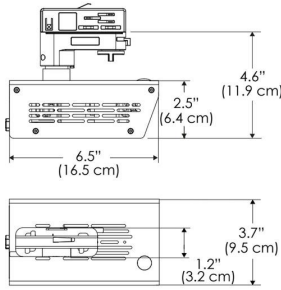

MECHANICAL FIGURES

*All -CLP configuration models come with standard DC cables of 6 inches and AC cables of 10 ft.