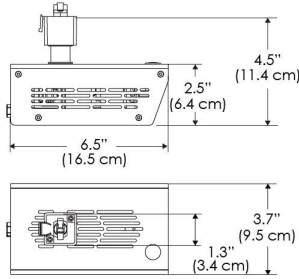

MECHANICAL FIGURES

W500B-TG

*All -CLP configuration models come with standard DC cables of 6 inches and AC cables of 10 ft.